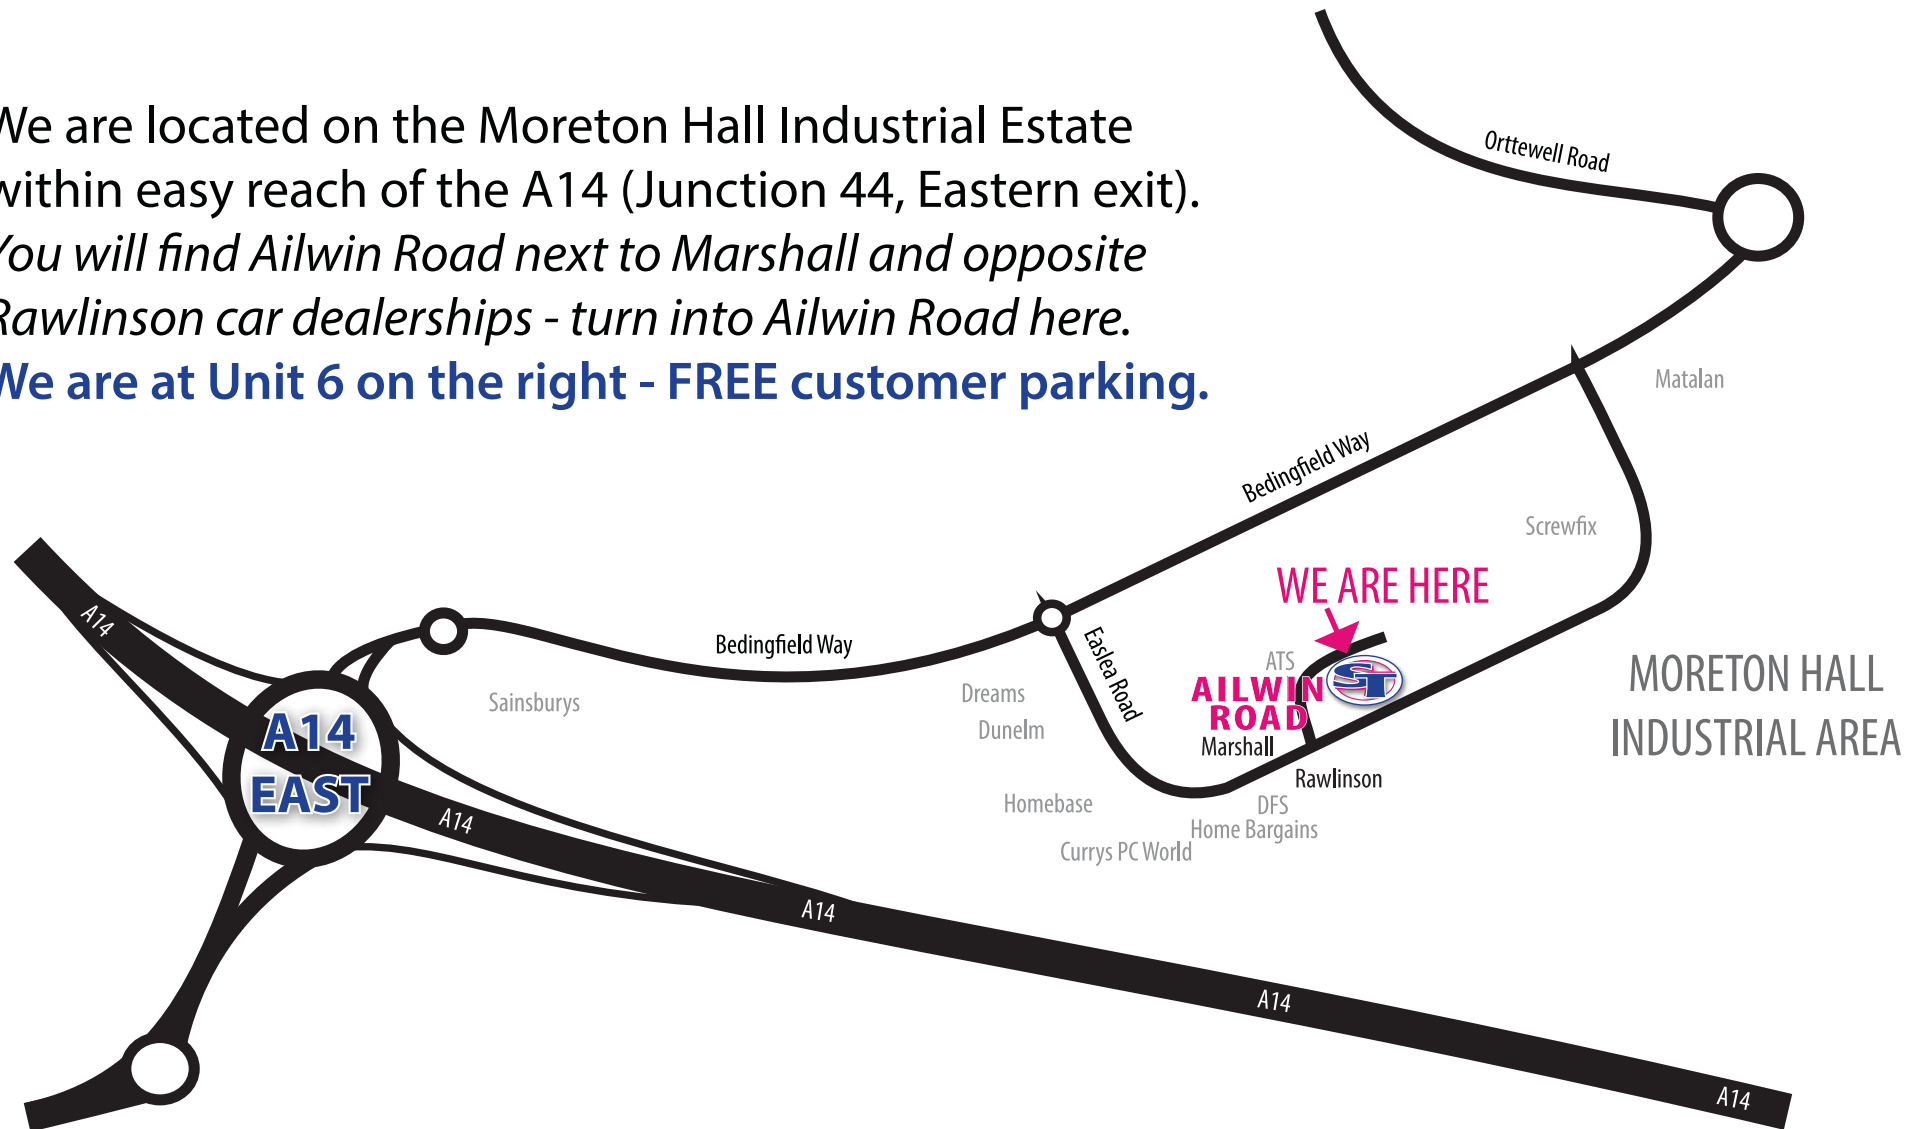

**LIFE**  
without limits

**SCOOTERTECH**  
Limited

**(01284)  
754000**

We are located on the Moreton Hall Industrial Estate within easy reach of the A14 (Junction 44, Eastern exit). You will find Ailwin Road next to Marshall and opposite Rawlinson car dealerships - turn into Ailwin Road here. We are at Unit 6 on the right - FREE customer parking.

6 Ailwin Road, Bury St Edmunds, Suffolk IP32 7DS Website: [www.scootertech.co.uk](http://www.scootertech.co.uk)